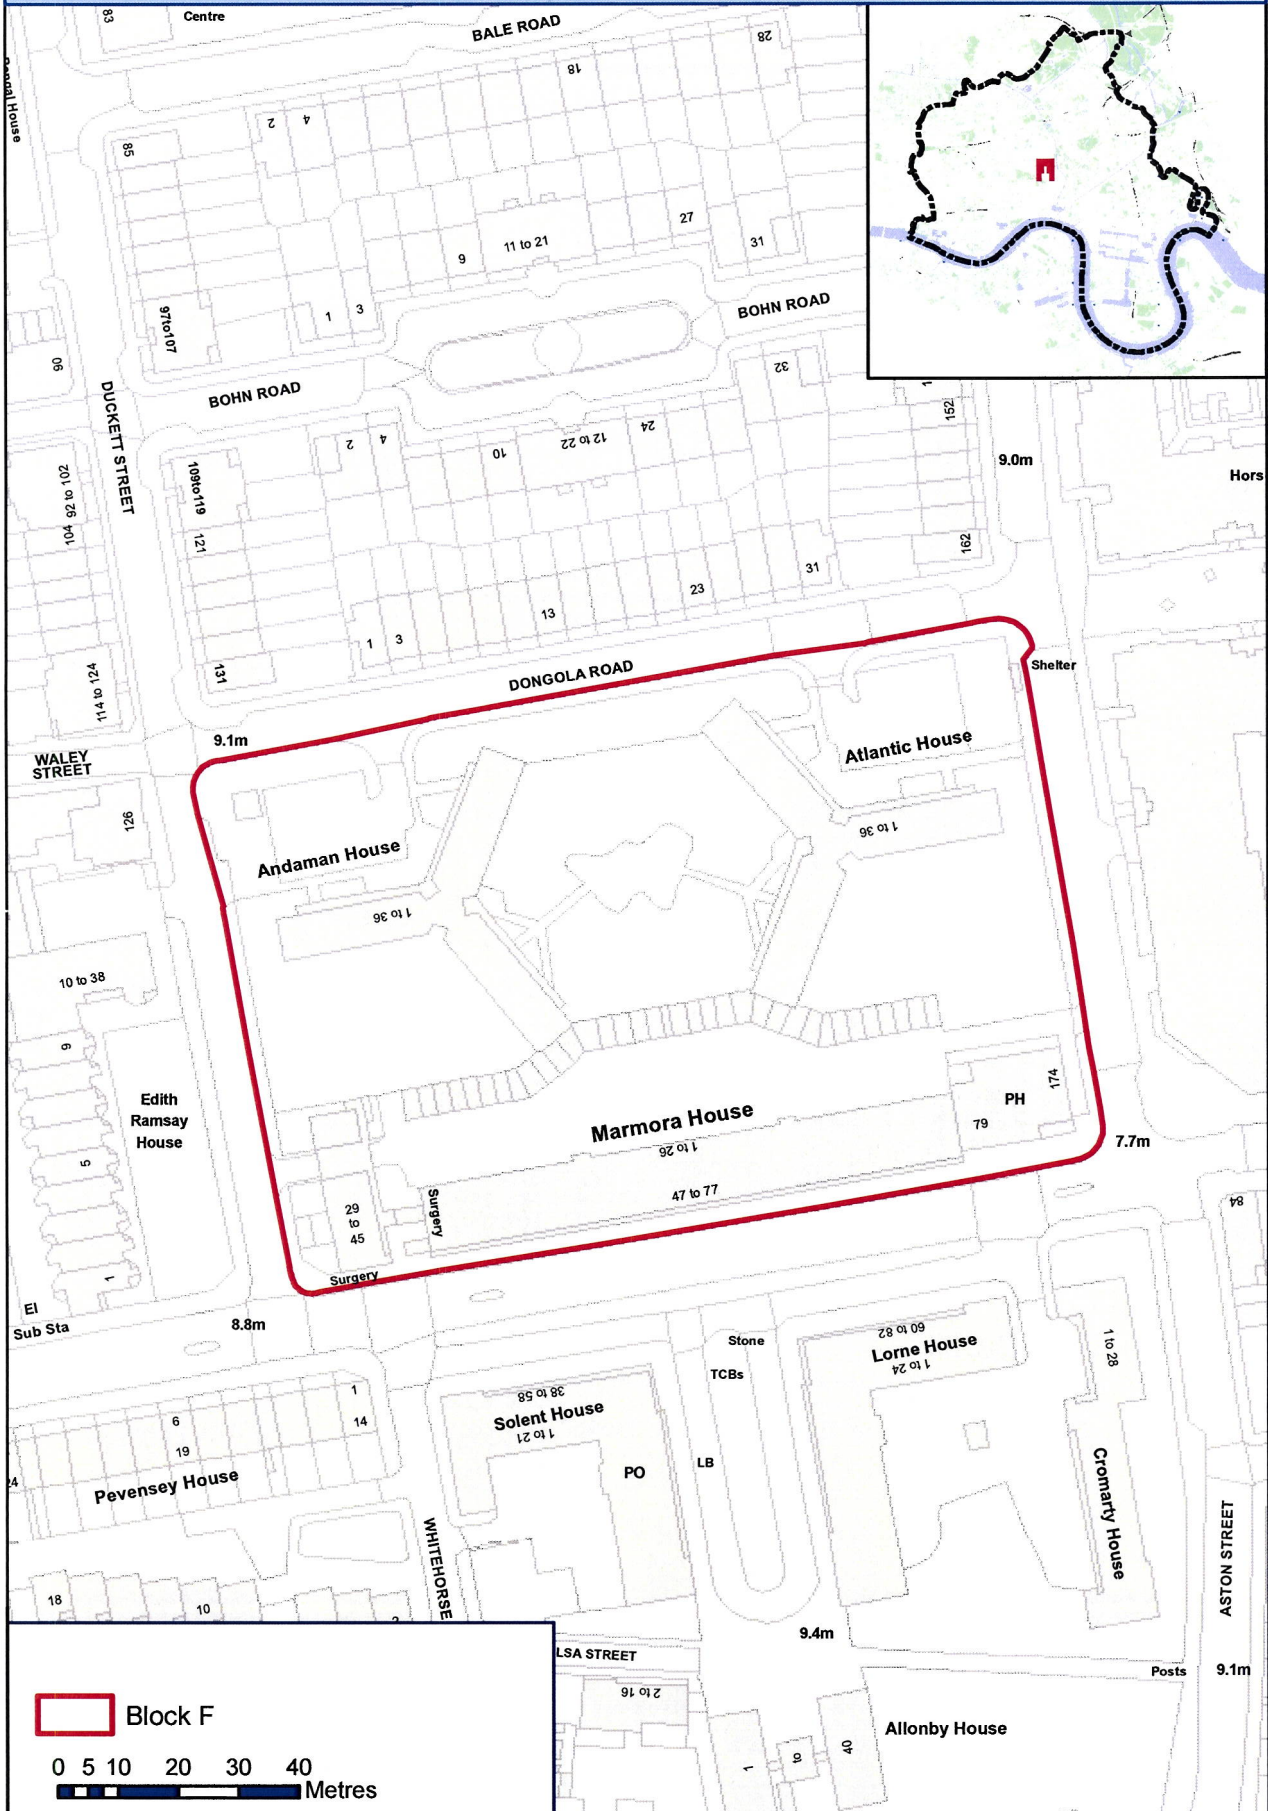

Site Name

 Essian Street

0 4.5 9 18 27 36
 Metres

Site Name
 Lifra Hall

0 4.5 9 18 27 36
 Metres

Site Name
 85 Harford Street

0 4.5 9 18 27 36
 Metres

Ben Jonson Road

GIS for Development & Renewal

Appendix 2 - Ocean Estate Urban Block E

- | | | | |
|------------------------|-----------------------|--|---|
| A Caspian House | C Riga House | E Bengal House | G Taranto House |
| B Darien House | D Flores House | F 90 Duckett Street and the garages |  Block E |