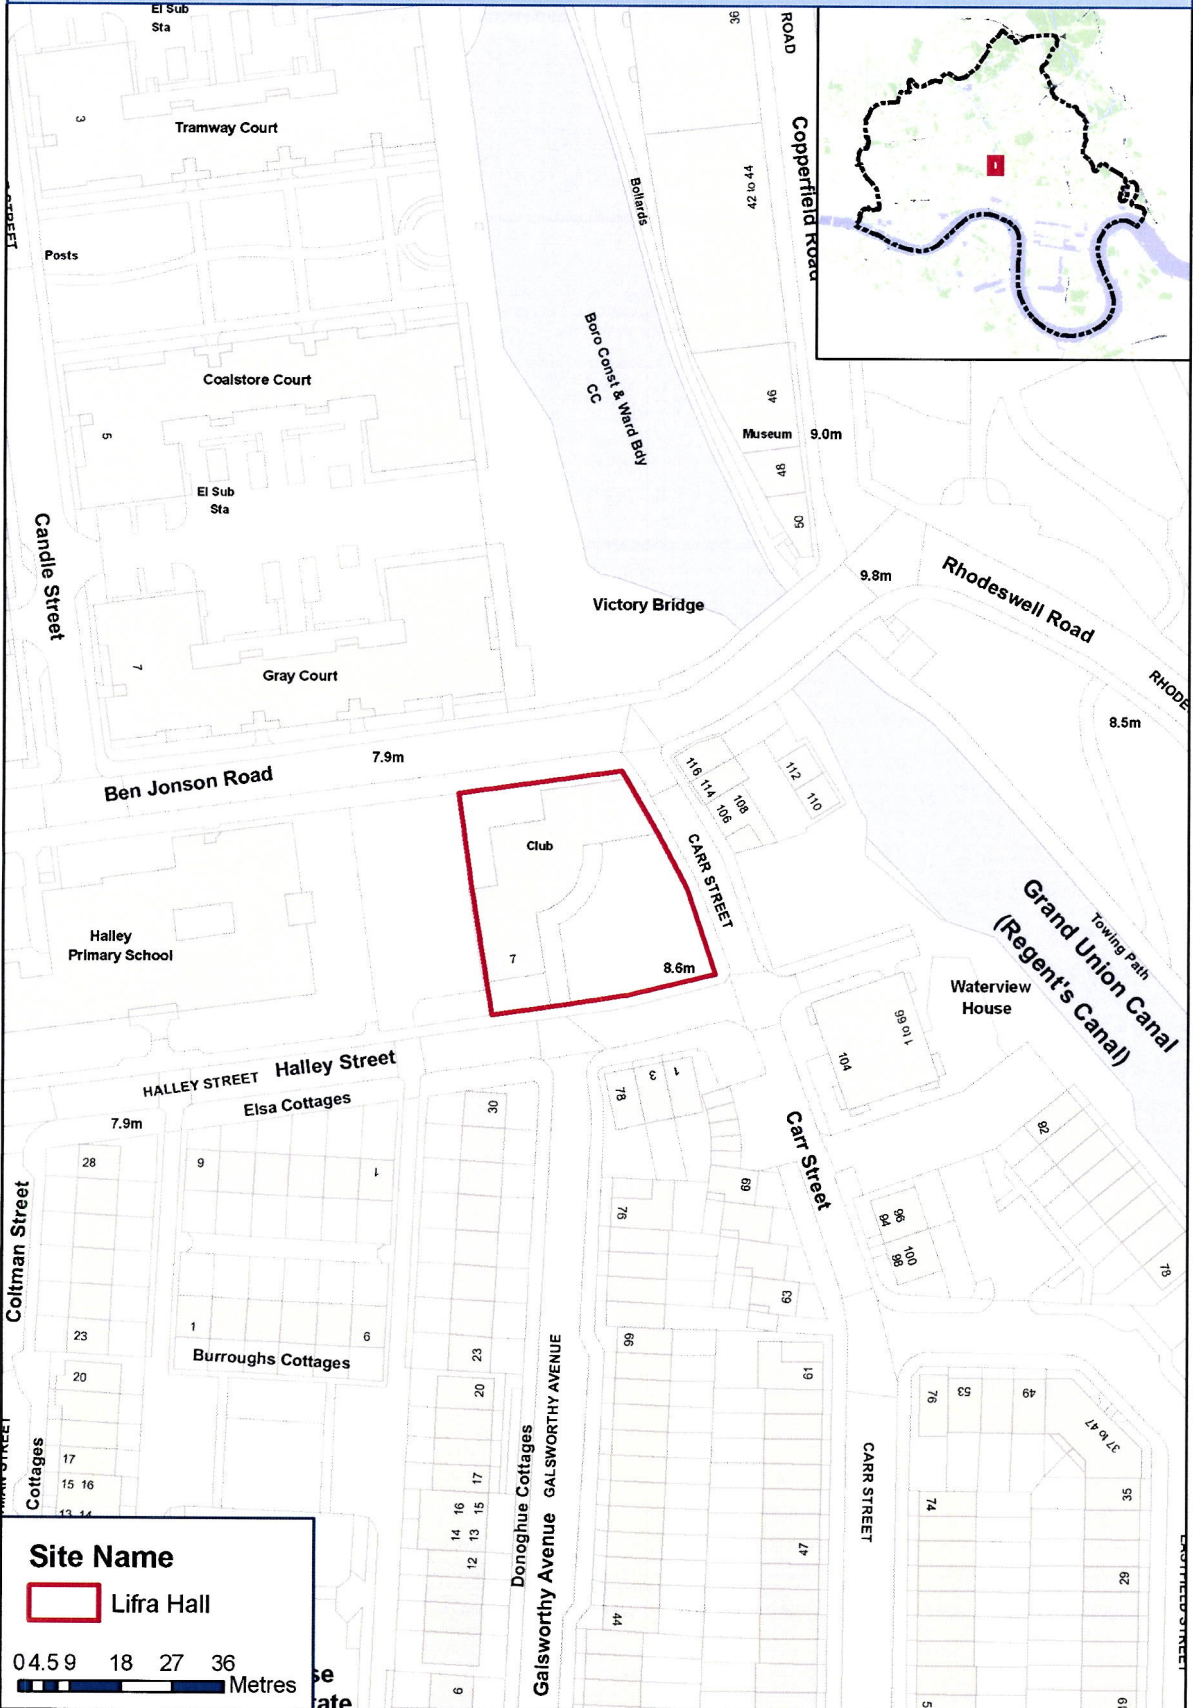

Site Name

 Essian Street

0 4.5 9 18 27 36
 Metres

Site Name
 Lifra Hall

0 4.5 9 18 27 36
 Metres

Site Name
 85 Harford Street

0 4.5 9 18 27 36
 Metres

Ben Jonson Road

GIS for Development & Renewal

Appendix 2 - Ocean Estate Urban Block E

- | | | | |
|------------------------|-----------------------|--|---|
| A Caspian House | C Riga House | E Bengal House | G Taranto House |
| B Darien House | D Flores House | F 90 Duckett Street and the garages |  Block E |