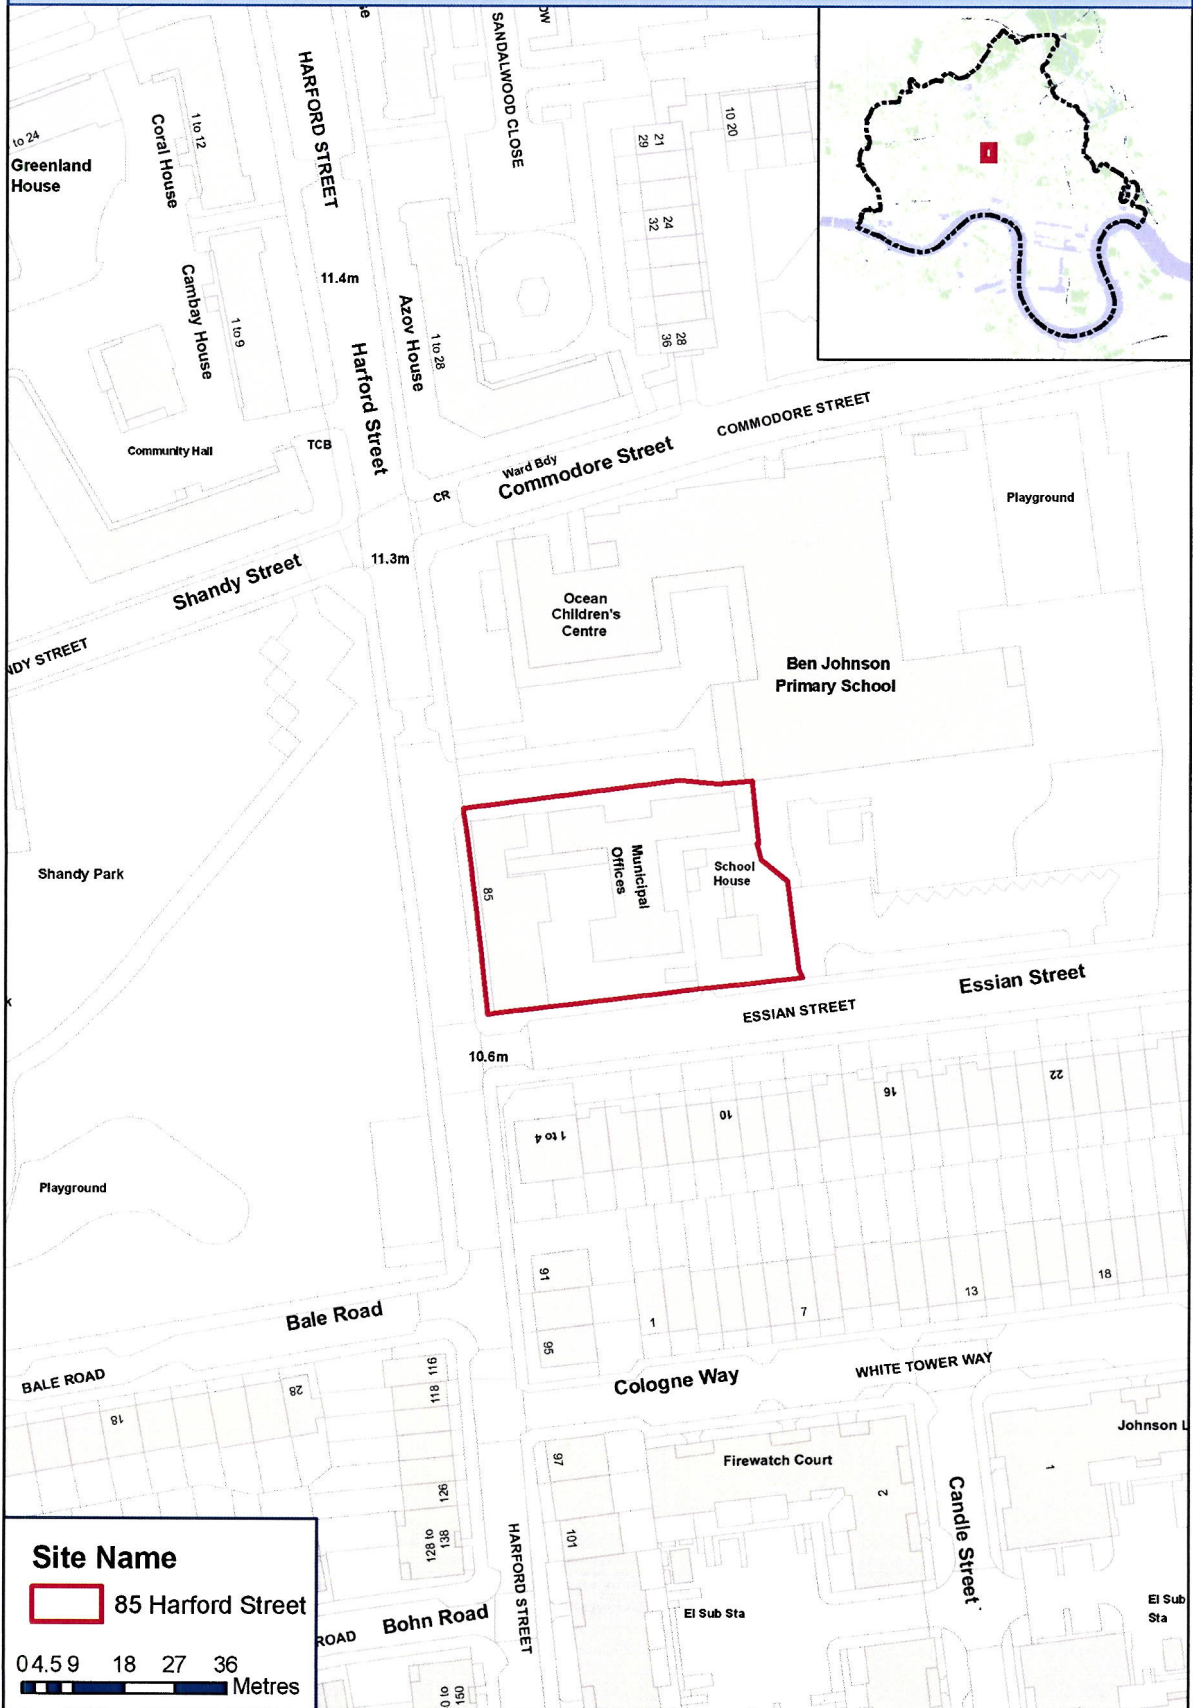

Site Name

 Essian Street

0 4.5 9 18 27 36
 Metres

Site Name
 Lifra Hall

0 4.5 9 18 27 36
 Metres

Site Name
 85 Harford Street

0 4.5 9 18 27 36
 Metres

Ben Jonson Road

GIS for Development & Renewal

Appendix 2 - Ocean Estate Urban Block E

- | | | | |
|------------------------|-----------------------|--|---|
| A Caspian House | C Riga House | E Bengal House | G Taranto House |
| B Darien House | D Flores House | F 90 Duckett Street and the garages |  Block E |