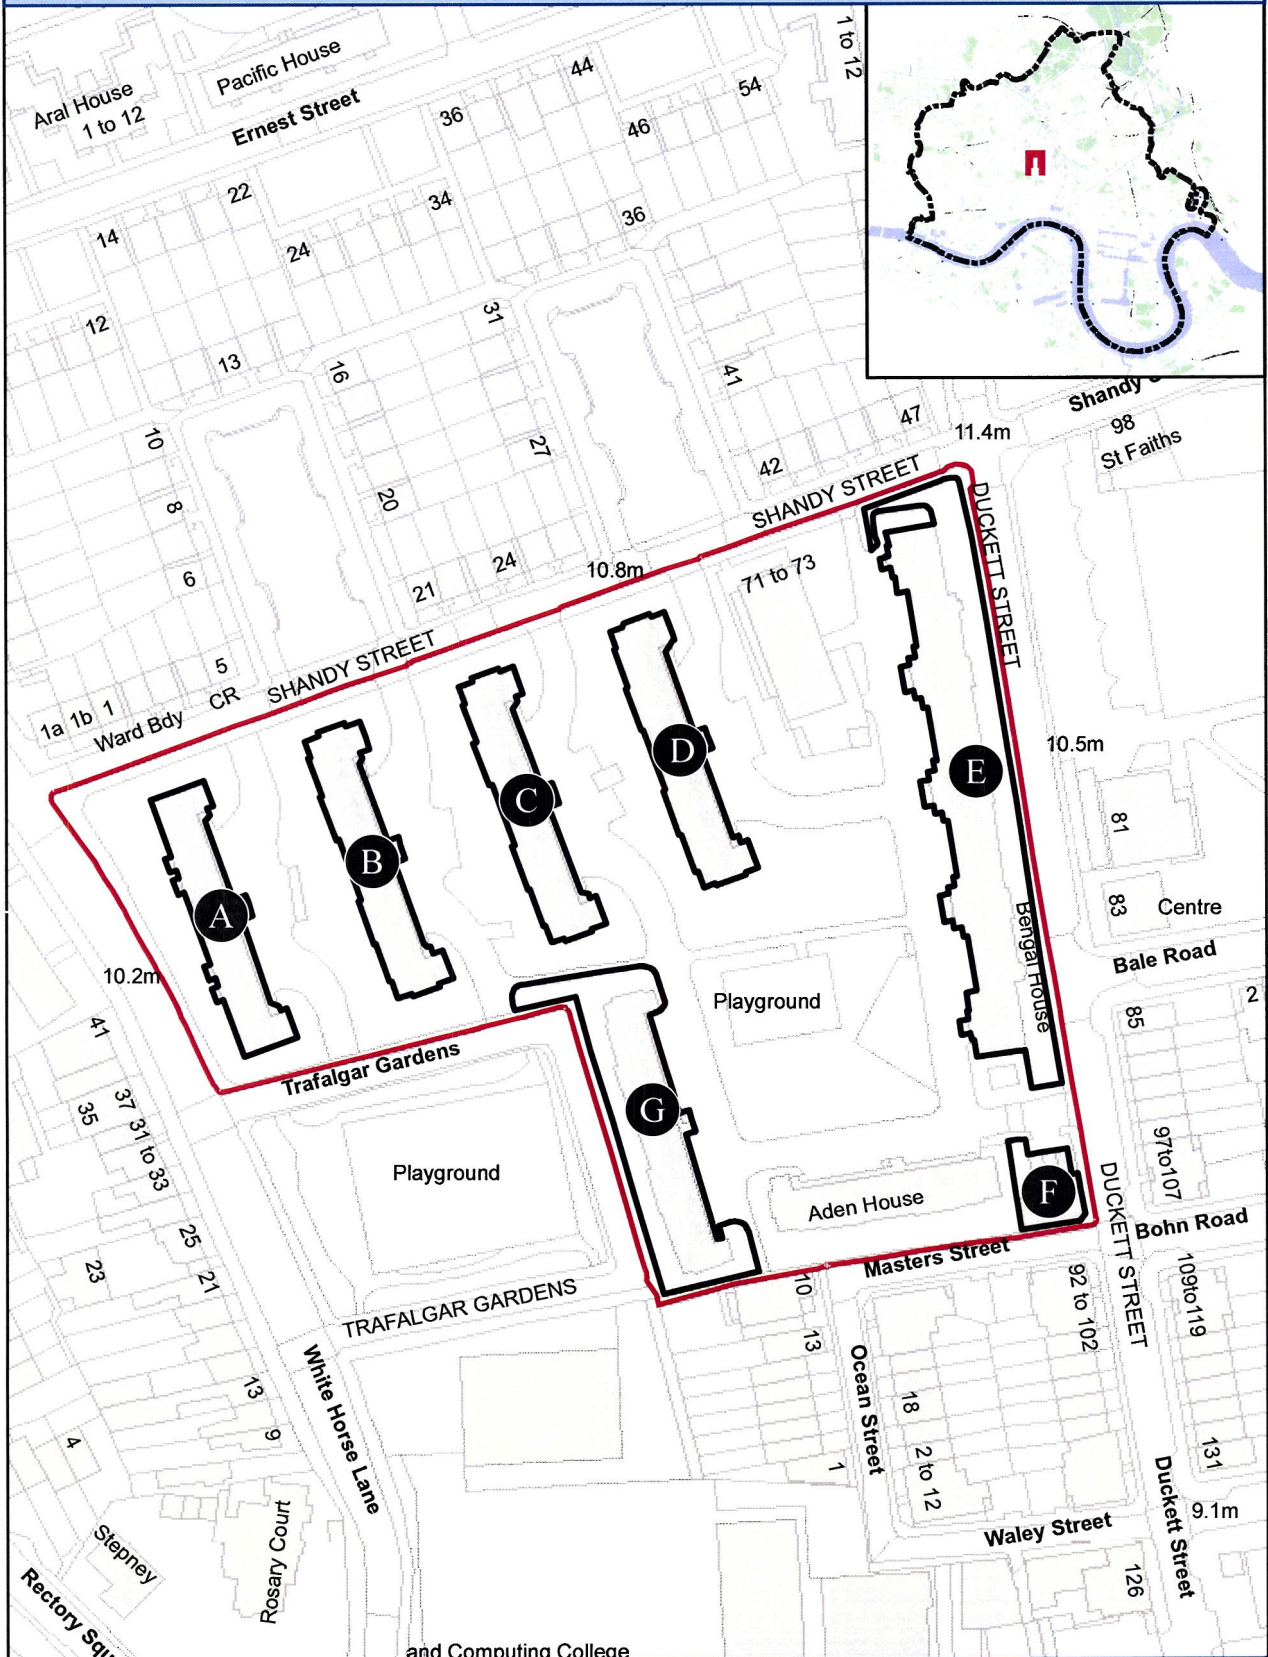

Site Name

 Essian Street

0 4.5 9 18 27 36
 Metres

Site Name
 Lifra Hall

0 4.5 9 18 27 36
 Metres

Site Name
 85 Harford Street

0 4.5 9 18 27 36
 Metres

Ben Jonson Road

GIS for Development & Renewal

Appendix 2 - Ocean Estate Urban Block E

- | | | | |
|------------------------|-----------------------|--|---|
| A Caspian House | C Riga House | E Bengal House | G Taranto House |
| B Darien House | D Flores House | F 90 Duckett Street and the garages |  Block E |